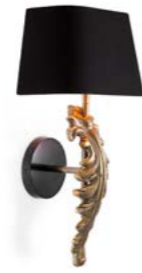

WALL LAMP BEAU SITE
Vintage brass finish
Including black shade
25 x H. 47 x D. 18 cm
116259
Lamp holder: 1 x E27 I max. 40 watt