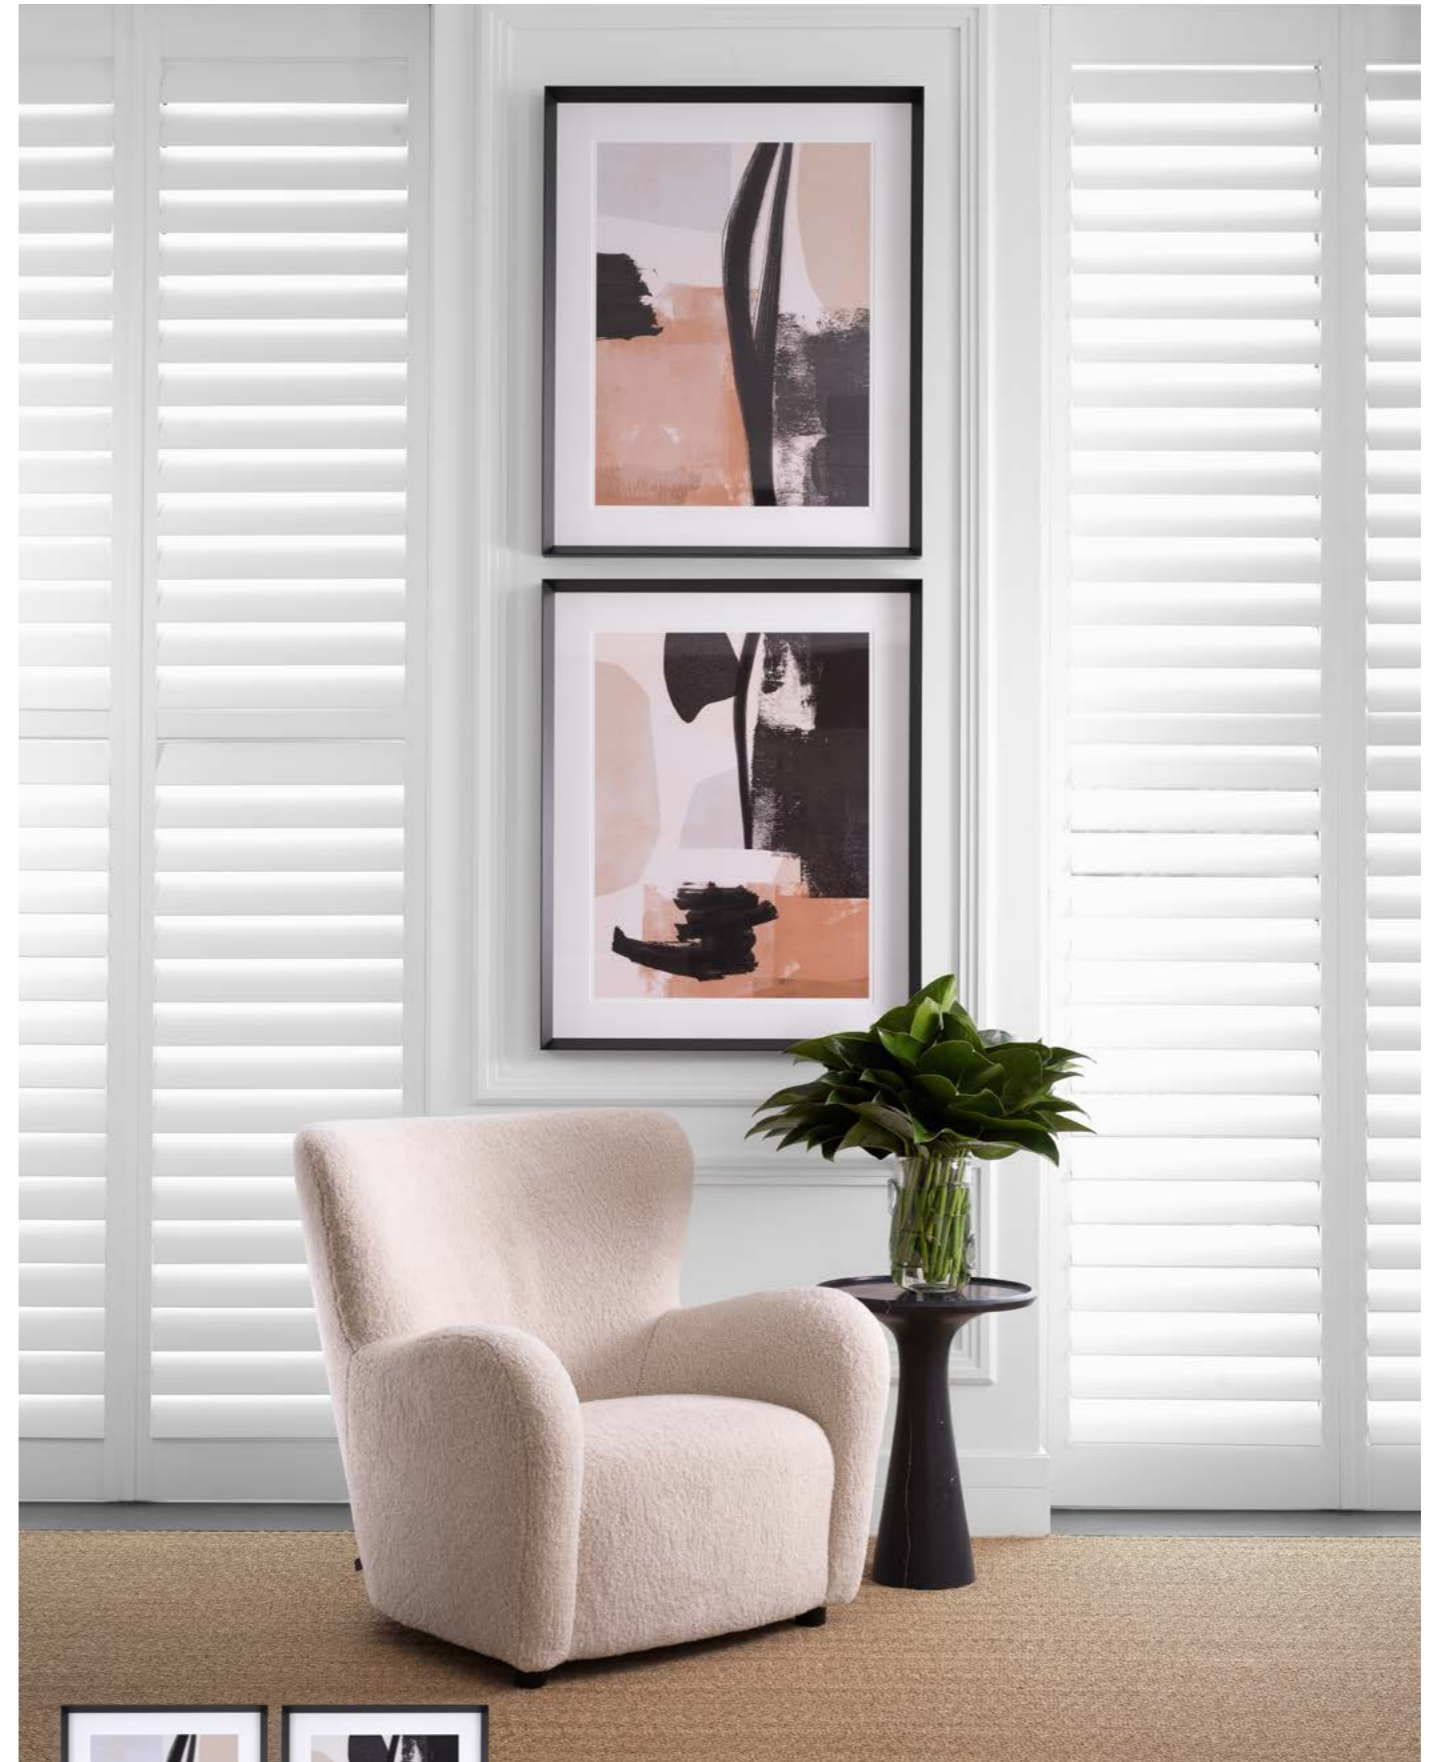

**PRINT LIMITED EDITION
ARRANGEMENTS SET OF 2 | ITEM NO. 116656**